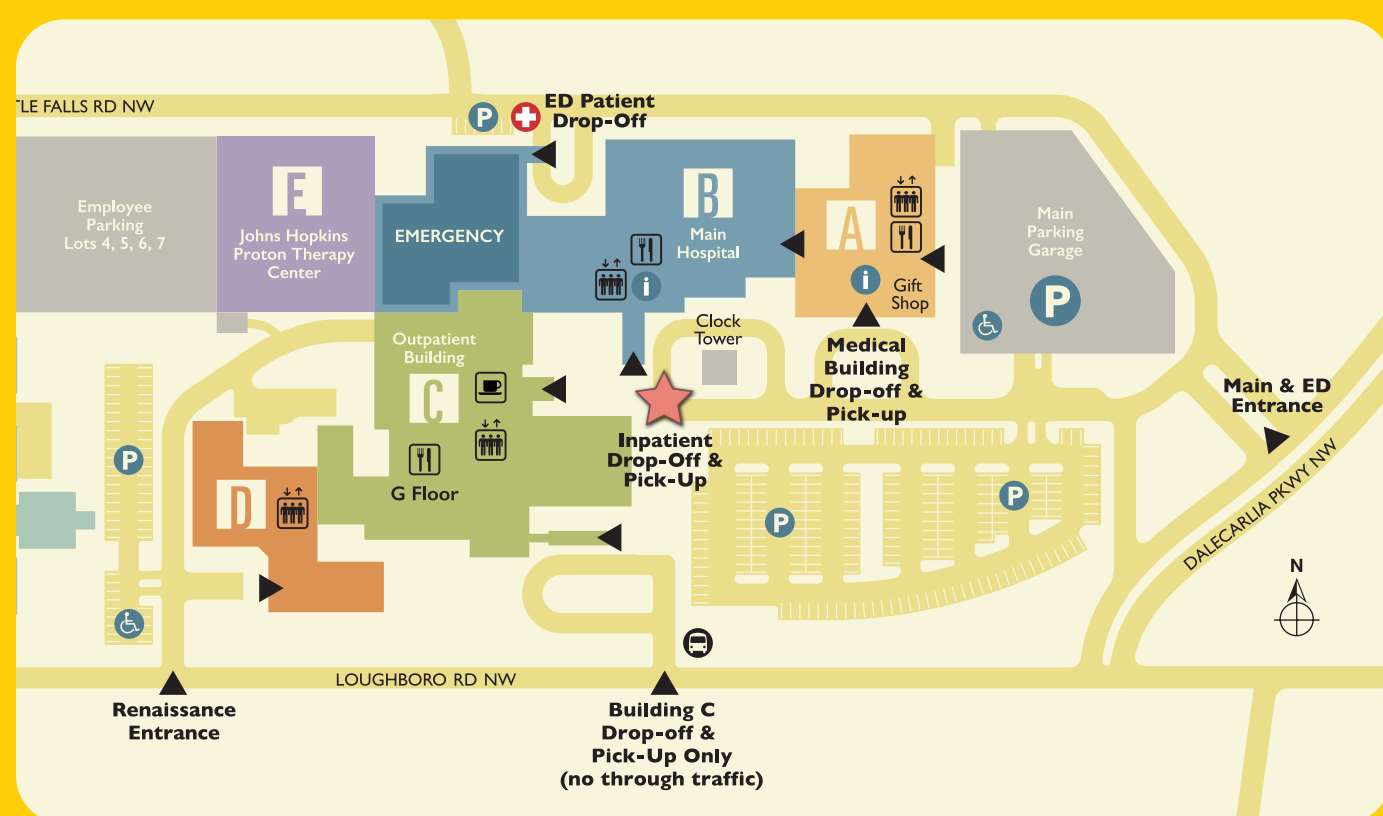

# NOTICE

To ensure the safety of our patients and reduce the spread of coronavirus disease COVID-19,

# THE SHUTTLE STOP HAS MOVED.

Please go to the **Building B/C turnaround loop** (see star below) to catch the shuttles to **Tenleytown Metro, Exxon and Westbard.**

Thank you for your understanding and cooperation.  
**Sibley Memorial Hospital**