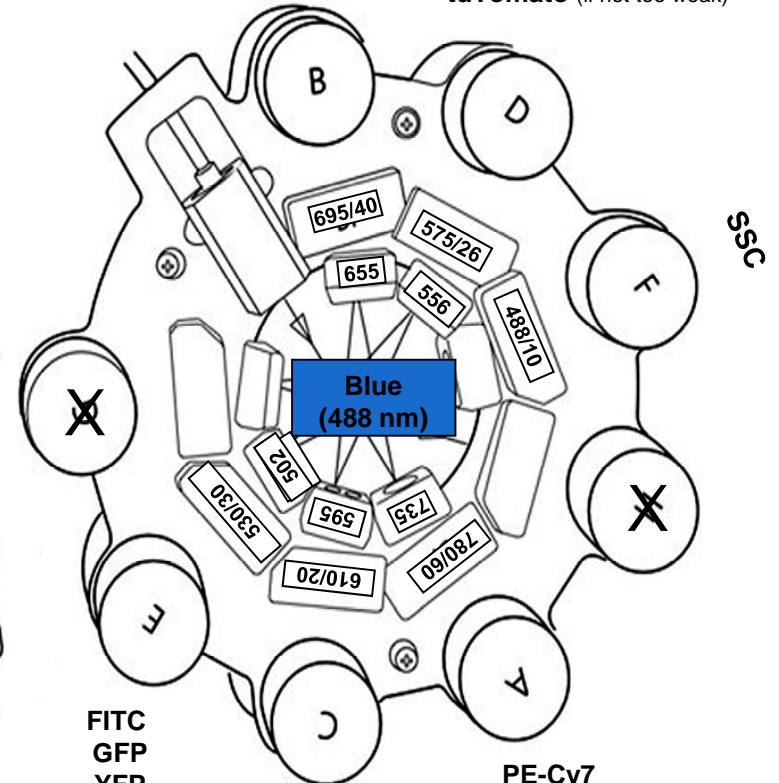

# Aria IIu Configuration

BV 510  
BD Horizon V500  
AmCyan  
CFP  
Live/Dead Aqua

BV 421  
Pacific Blue  
BD Horizon V450  
Live/Dead Violet  
DAPI

APC-H7  
APC-Cy7  
APC-eFluor 780

APC  
Alexa 647  
eFluor 660  
Live/Dead Far  
Rd

PerCP  
PerCP-Cy5.5  
PerCP-eFluor 710  
7AAD

PE  
Alexa 532  
RFP (if not too weak)  
tdTomato (if not too weak)

FITC  
GFP  
YFP  
Alexa 488

PI  
RFP (if not too weak)  
BD Horizon PE-CF594  
PE-Alexa 610

PE-Cy7