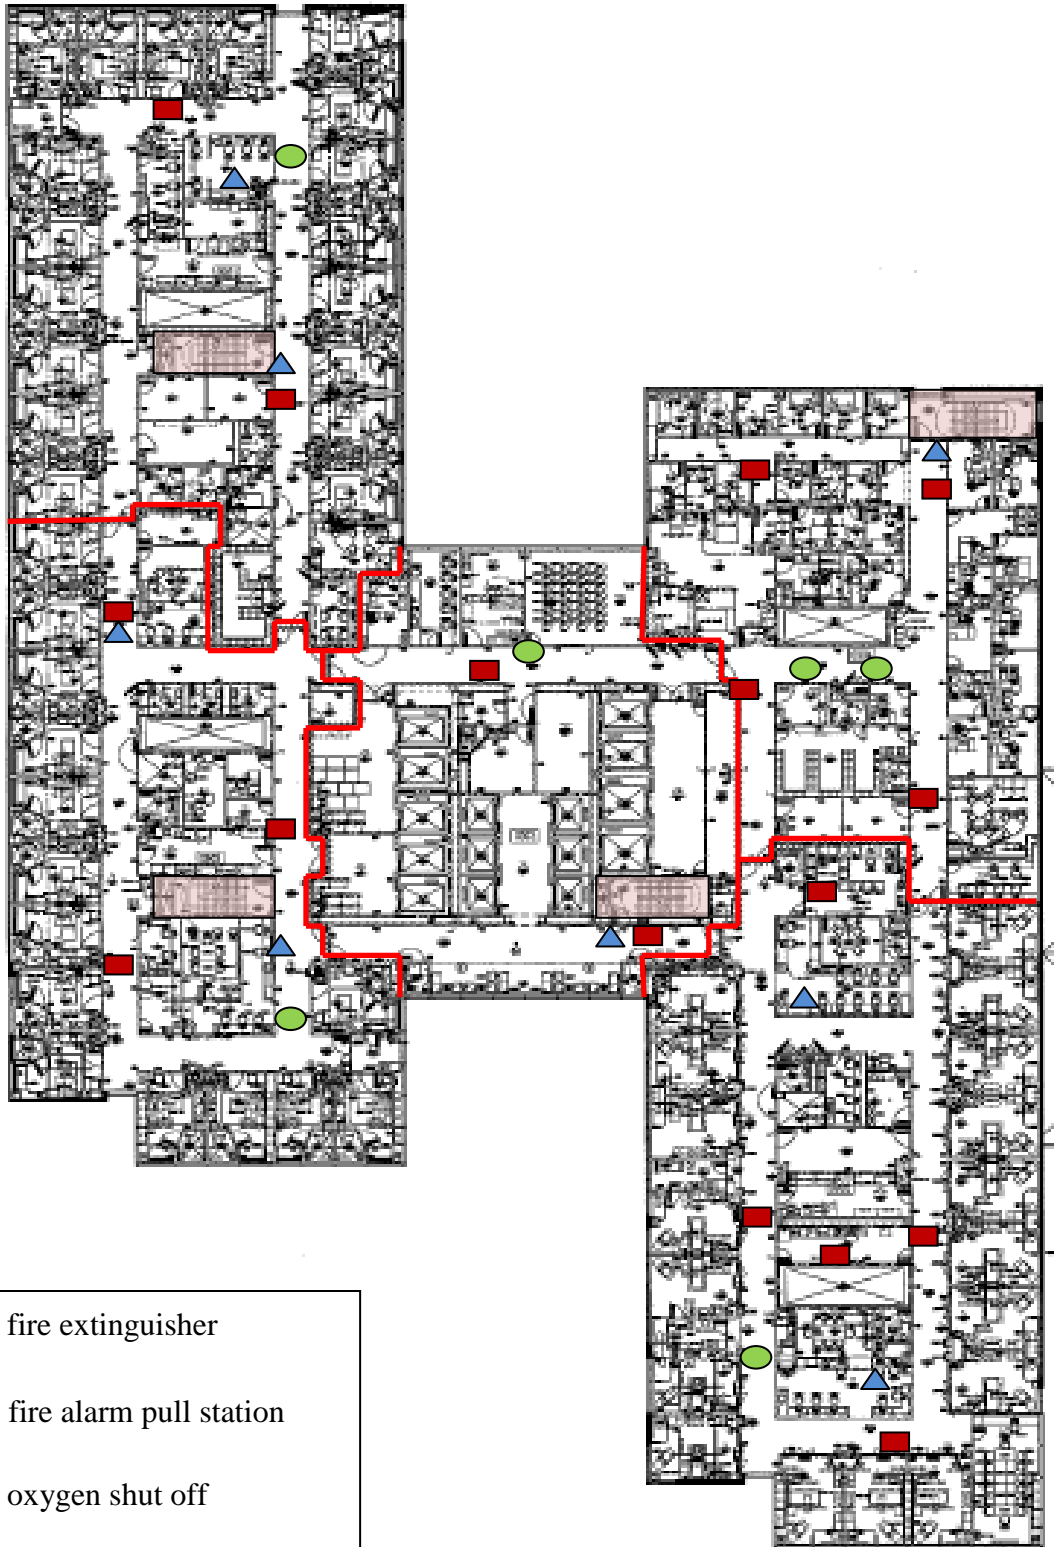

Zayed Tower 9 East and West

-  = fire extinguisher
-  = fire alarm pull station
-  = oxygen shut off
-  = smoke zone
-  = stair well