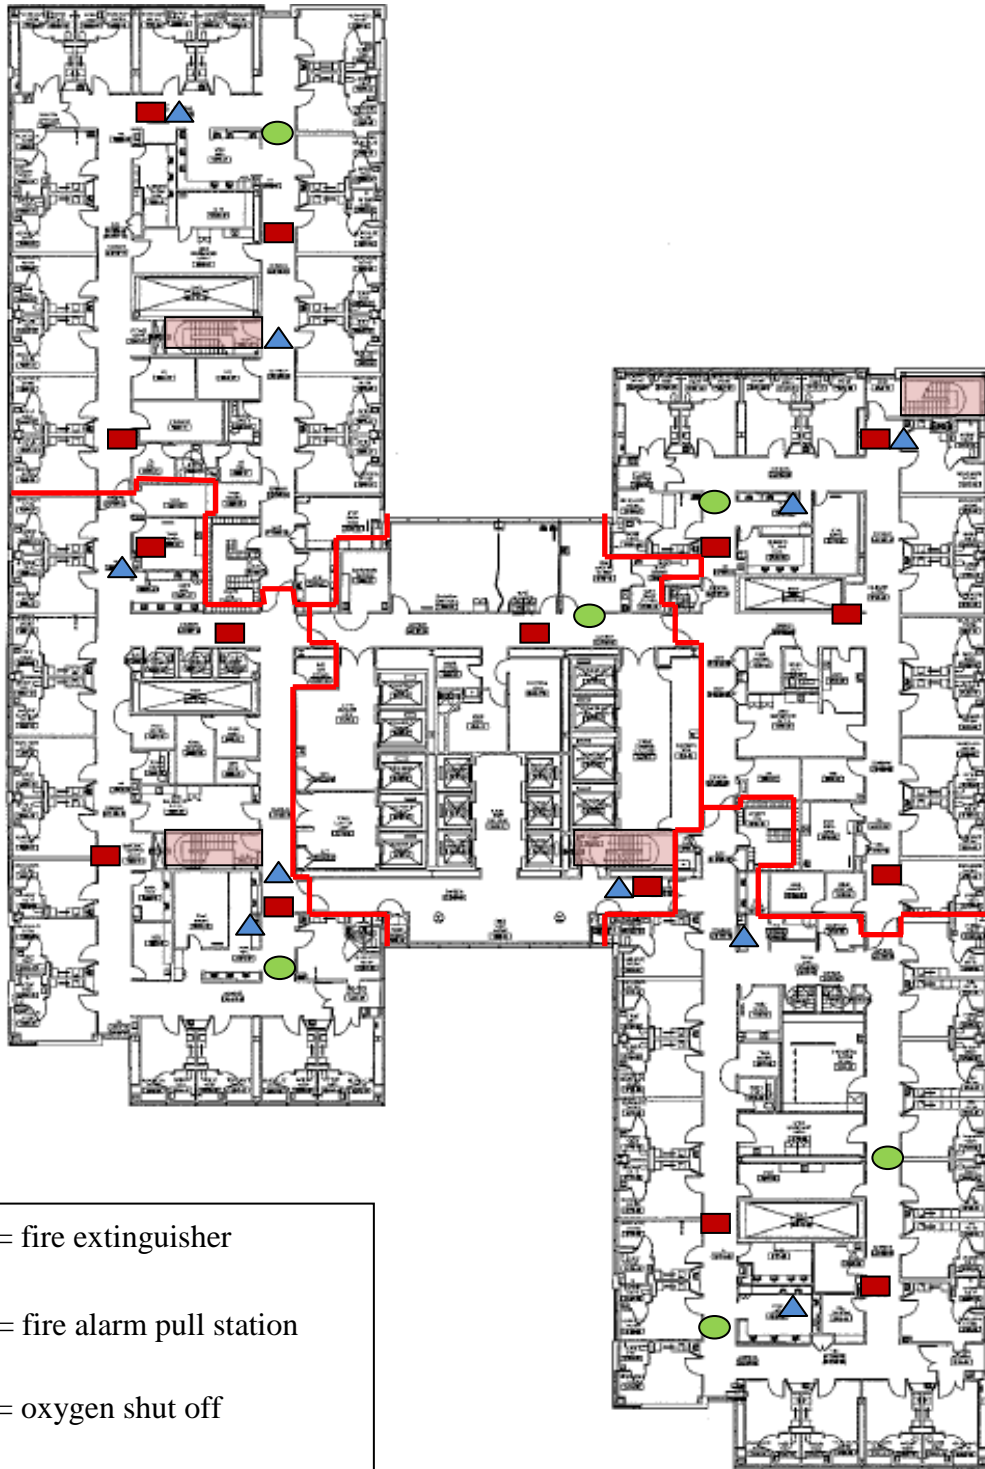

Zayed Tower 12 East and West

-  = fire extinguisher
-  = fire alarm pull station
-  = oxygen shut off
-  = smoke zone
-  = stair well