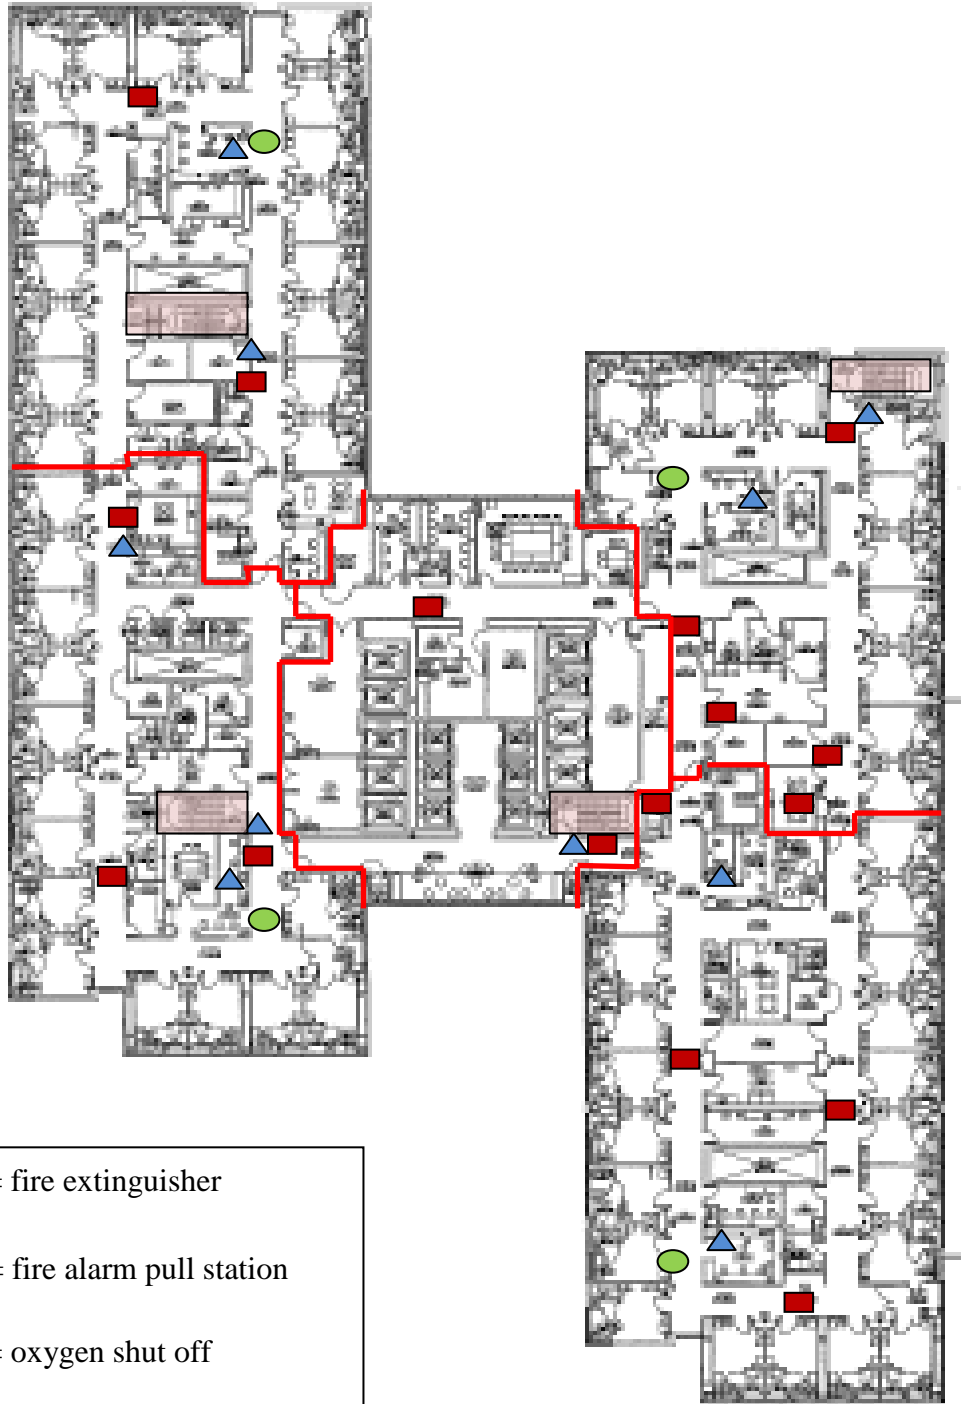

Zayed Tower 11 East and West

-  = fire extinguisher
-  = fire alarm pull station
-  = oxygen shut off
-  = smoke zone
-  = stair well