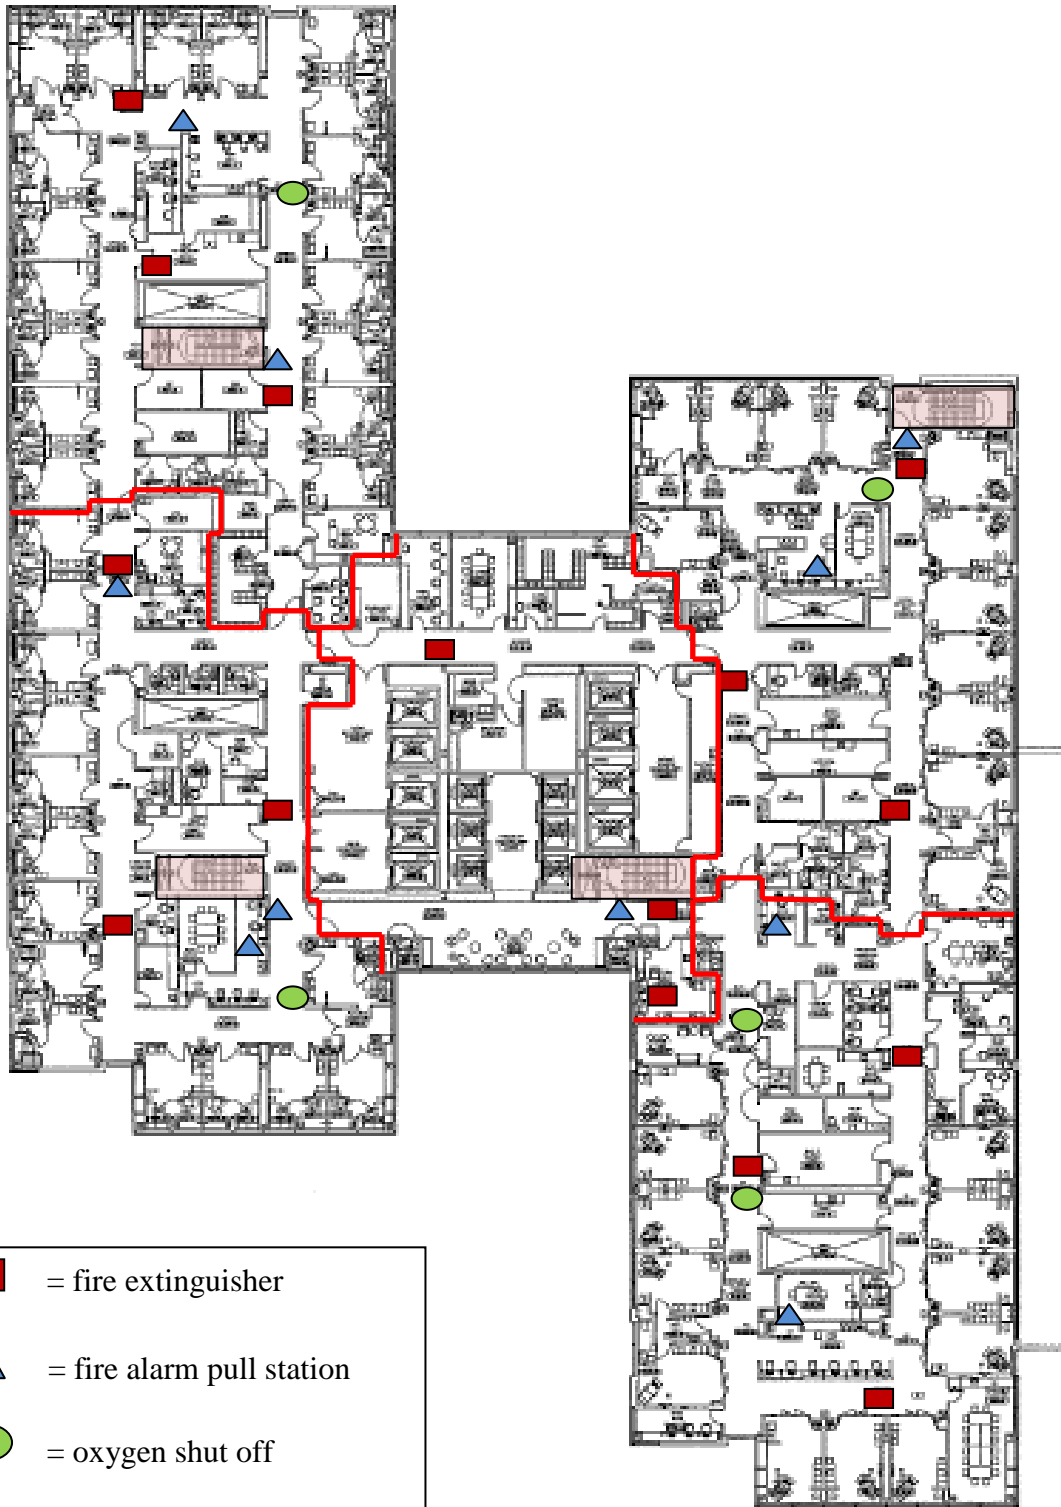

Zayed Tower 10 East and West

-  = fire extinguisher
-  = fire alarm pull station
-  = oxygen shut off
-  = smoke zone
-  = stair well