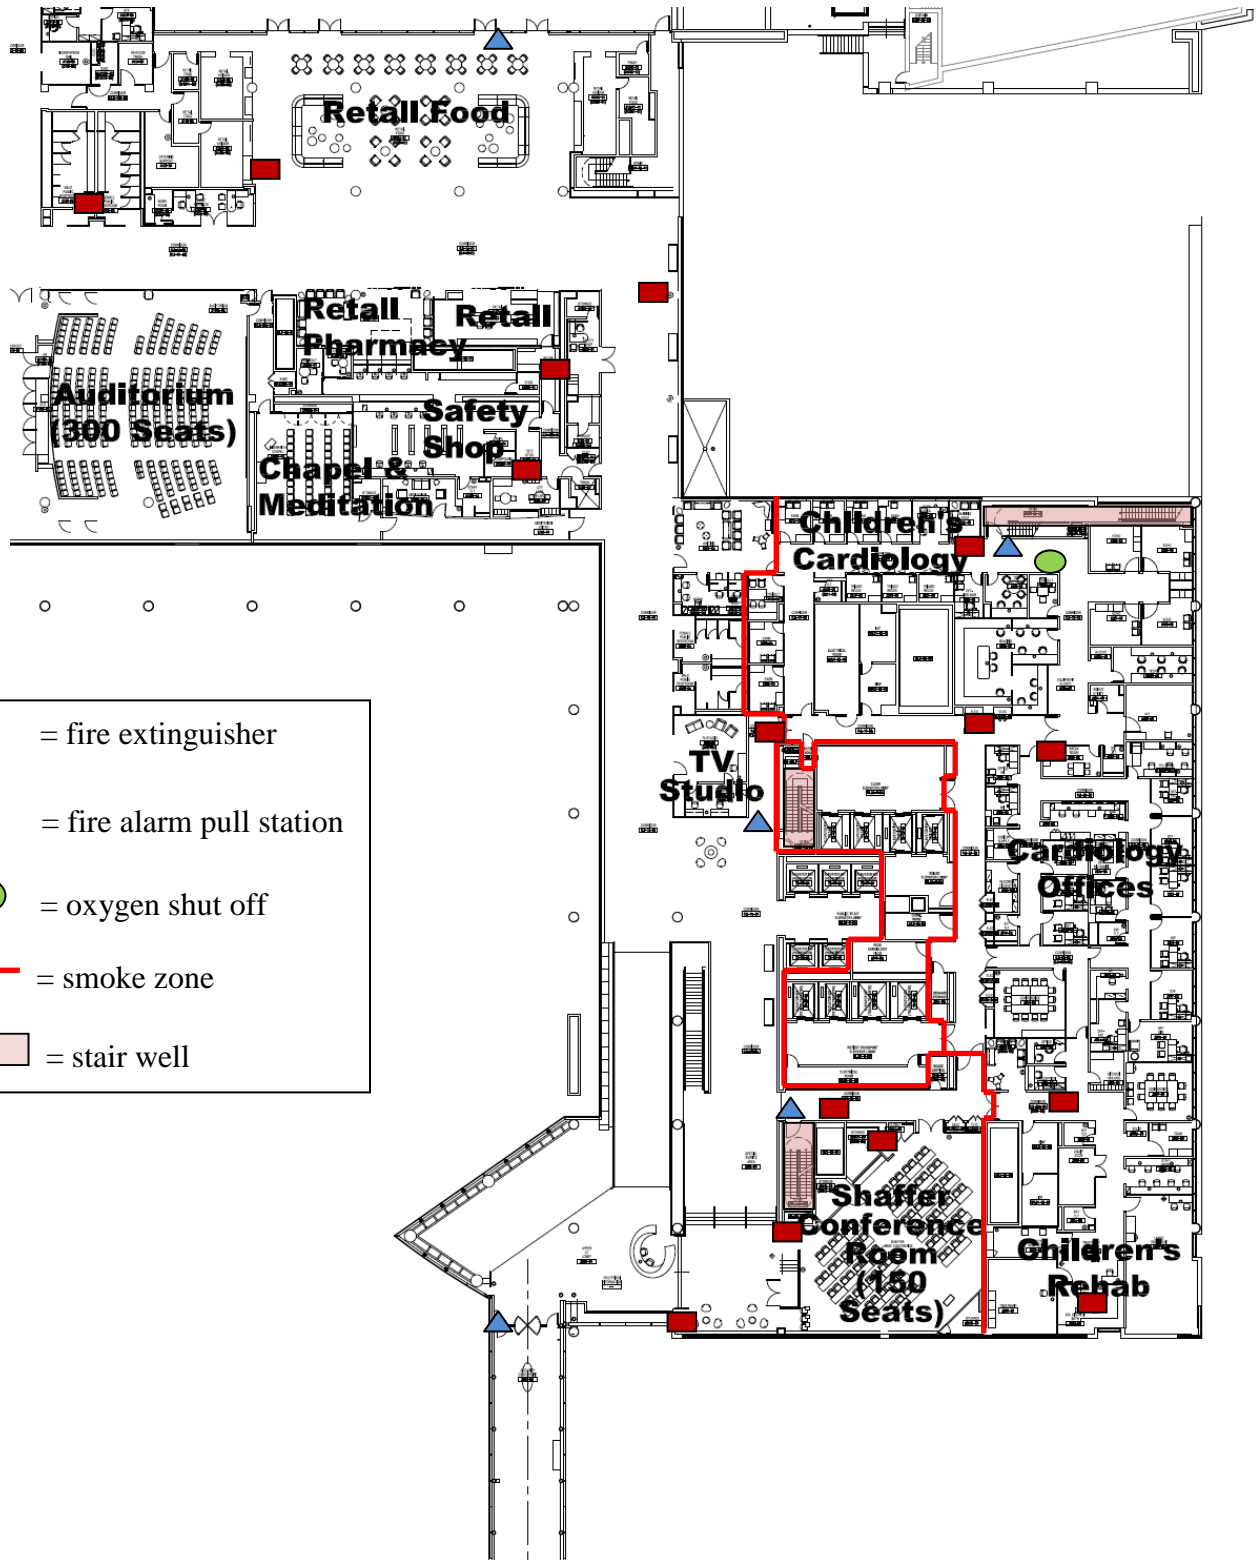

# Bloomberg Tower 2

-  = fire extinguisher
-  = fire alarm pull station
-  = oxygen shut off
-  = smoke zone
-  = stair well