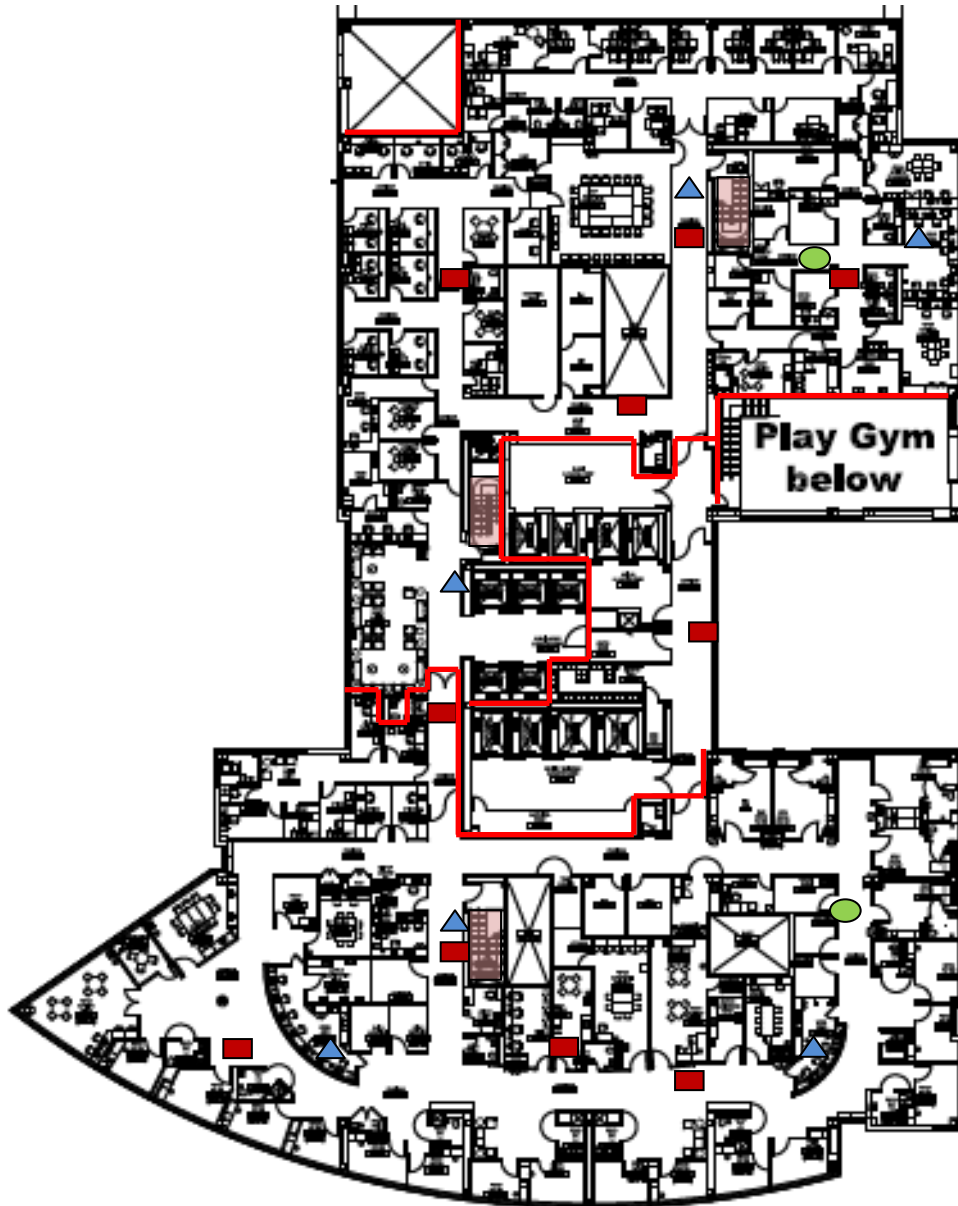

Bloomberg Tower 12 North and South

-  = fire extinguisher
-  = fire alarm pull station
-  = oxygen shut off
-  = smoke zone
-  = stair well