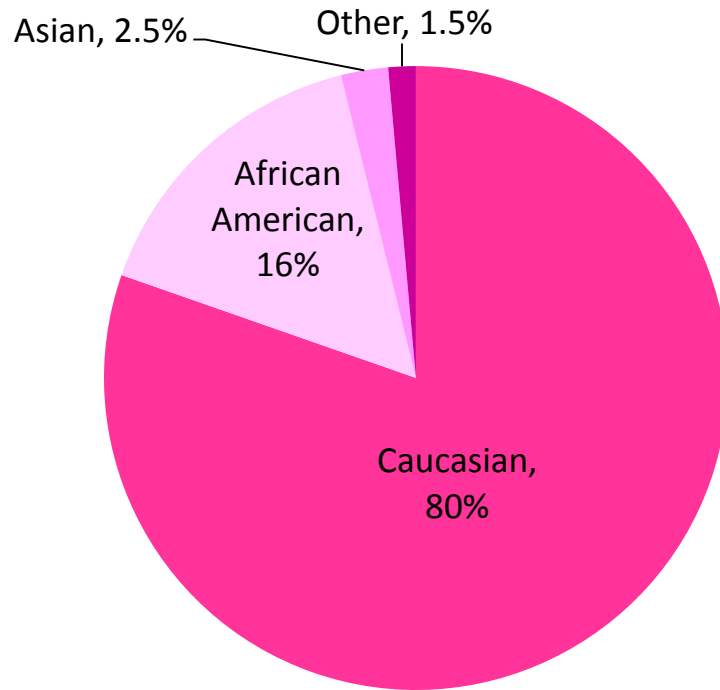

Racial Distribution of MOAD Participants

N= 1,486*

*Excludes 15 women who did not report race.