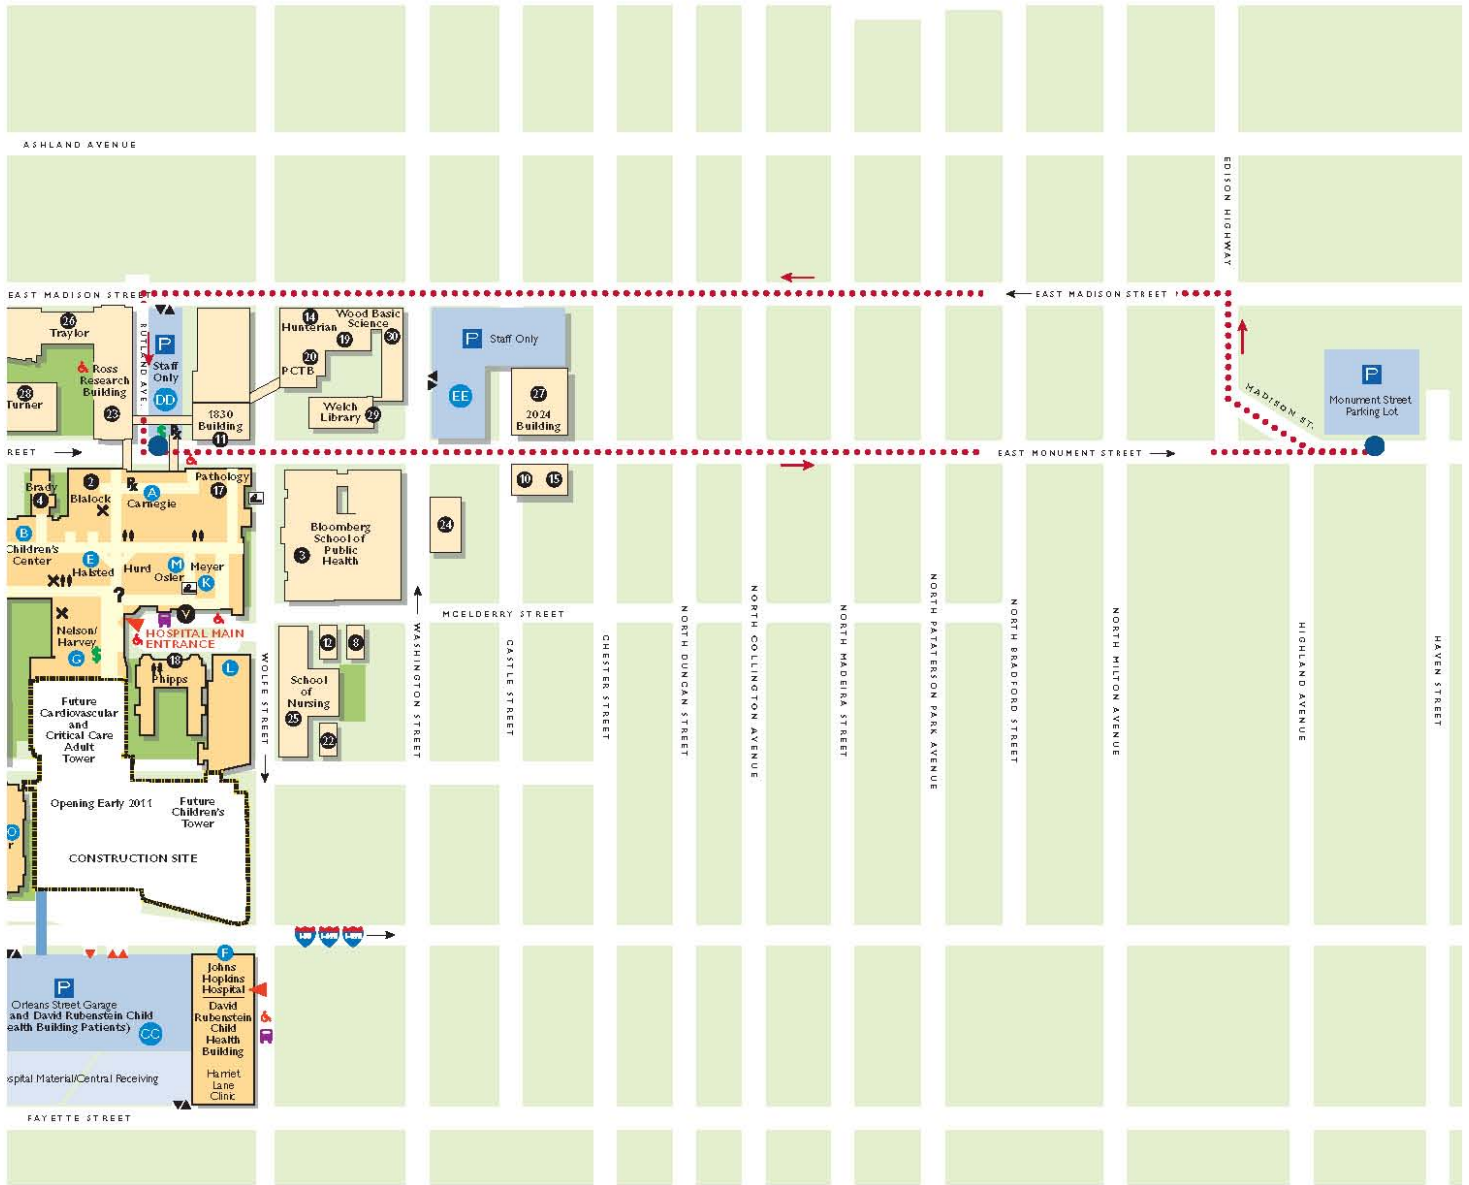

Route #8

EMPLOYEE / STUDENT Monument Street Shuttle

SHUTTLE HOURS

Shuttle operates Monday through Friday running every 10-15 minutes beginning at 6 a.m. at the Monument Street Lot with the last run starting at 9:50 p.m. pulling off from Rutland Avenue.

MONUMENT STREET SHUTTLE STOPS

- Monument Street Lot
- Monument Street and Rutland Avenue