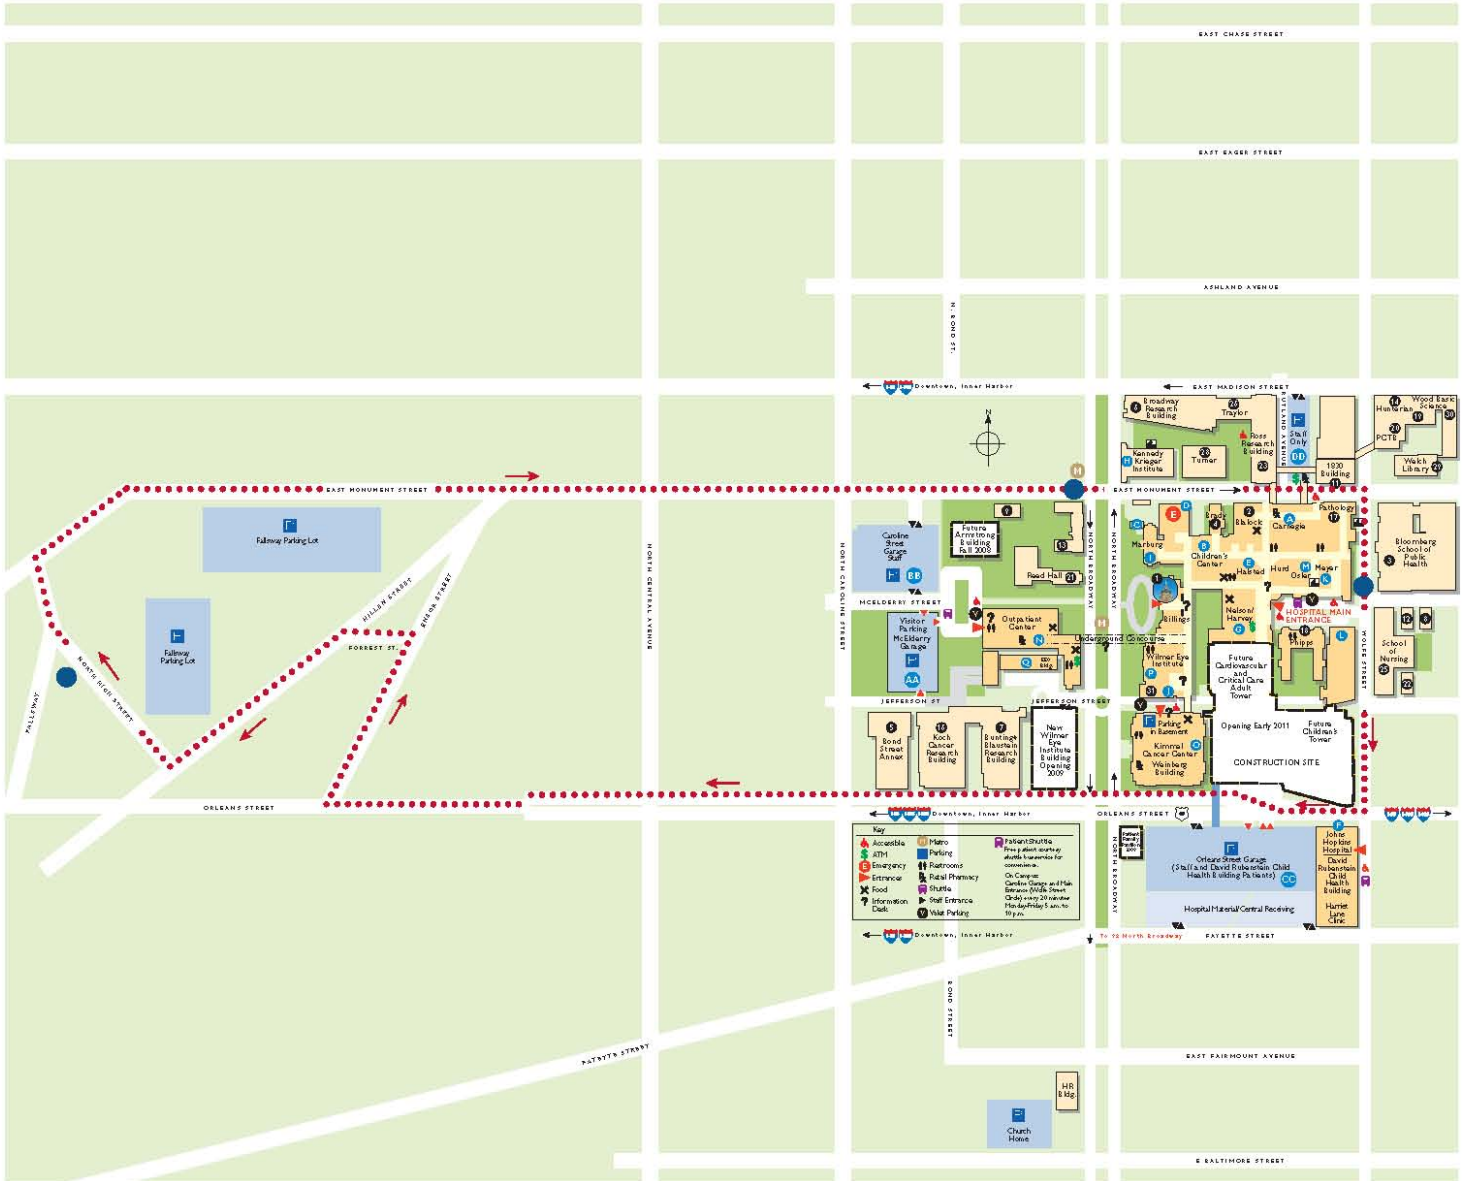

Route #5

EMPLOYEE / STUDENT Fallsway Satellite Shuttle

SHUTTLE HOURS

Shuttle operates Monday through Friday running every 10-20 minutes beginning at 6 a.m. at the Fallsway Lot with the last run starting at 9:50 p.m. pulling off from Wolfe Street.

FALLSWAY SATELLITE SHUTTLE STOPS

- Fallsway Lot
- Monument Street and Broadway
- Wolfe Street

**Johns Hopkins Medicine
Transportation Services**

Office Hours: Monday–Friday 6 a.m. to 10 p.m.
Dispatch Hours: 24 hours a day, seven days a week
Phone: 410-502-6880 | Fax: 410-614-8811

Scheduled times may vary due to traffic and weather conditions