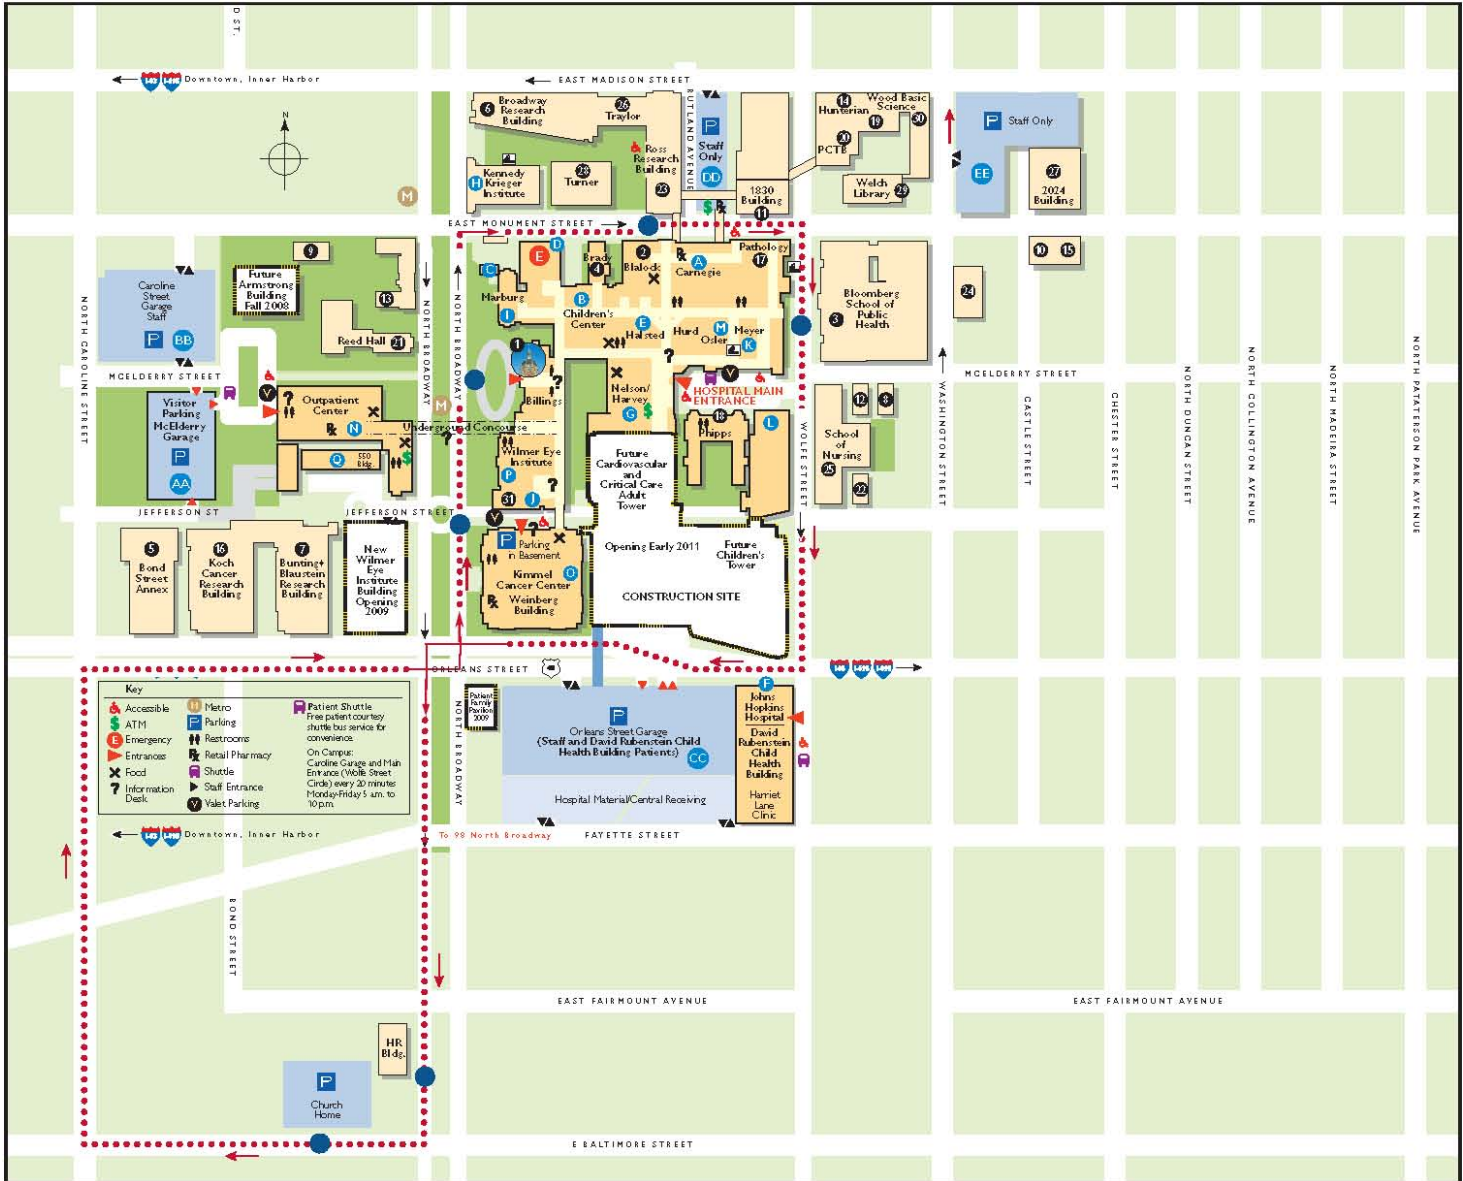

Route #12

EMPLOYEE / STUDENT Church Home Shuttle

SHUTTLE HOURS

Shuttle operates Monday through Friday running every 15 minutes beginning at 6 a.m. with the last run starting at 9:45 p.m.

CHURCH HOME SHUTTLE STOPS

- Church Home Lot
- Baltimore Street
- Weinberg Building
- Dome
- Monument Street (across from Pharmacy)
- Wolfe Street