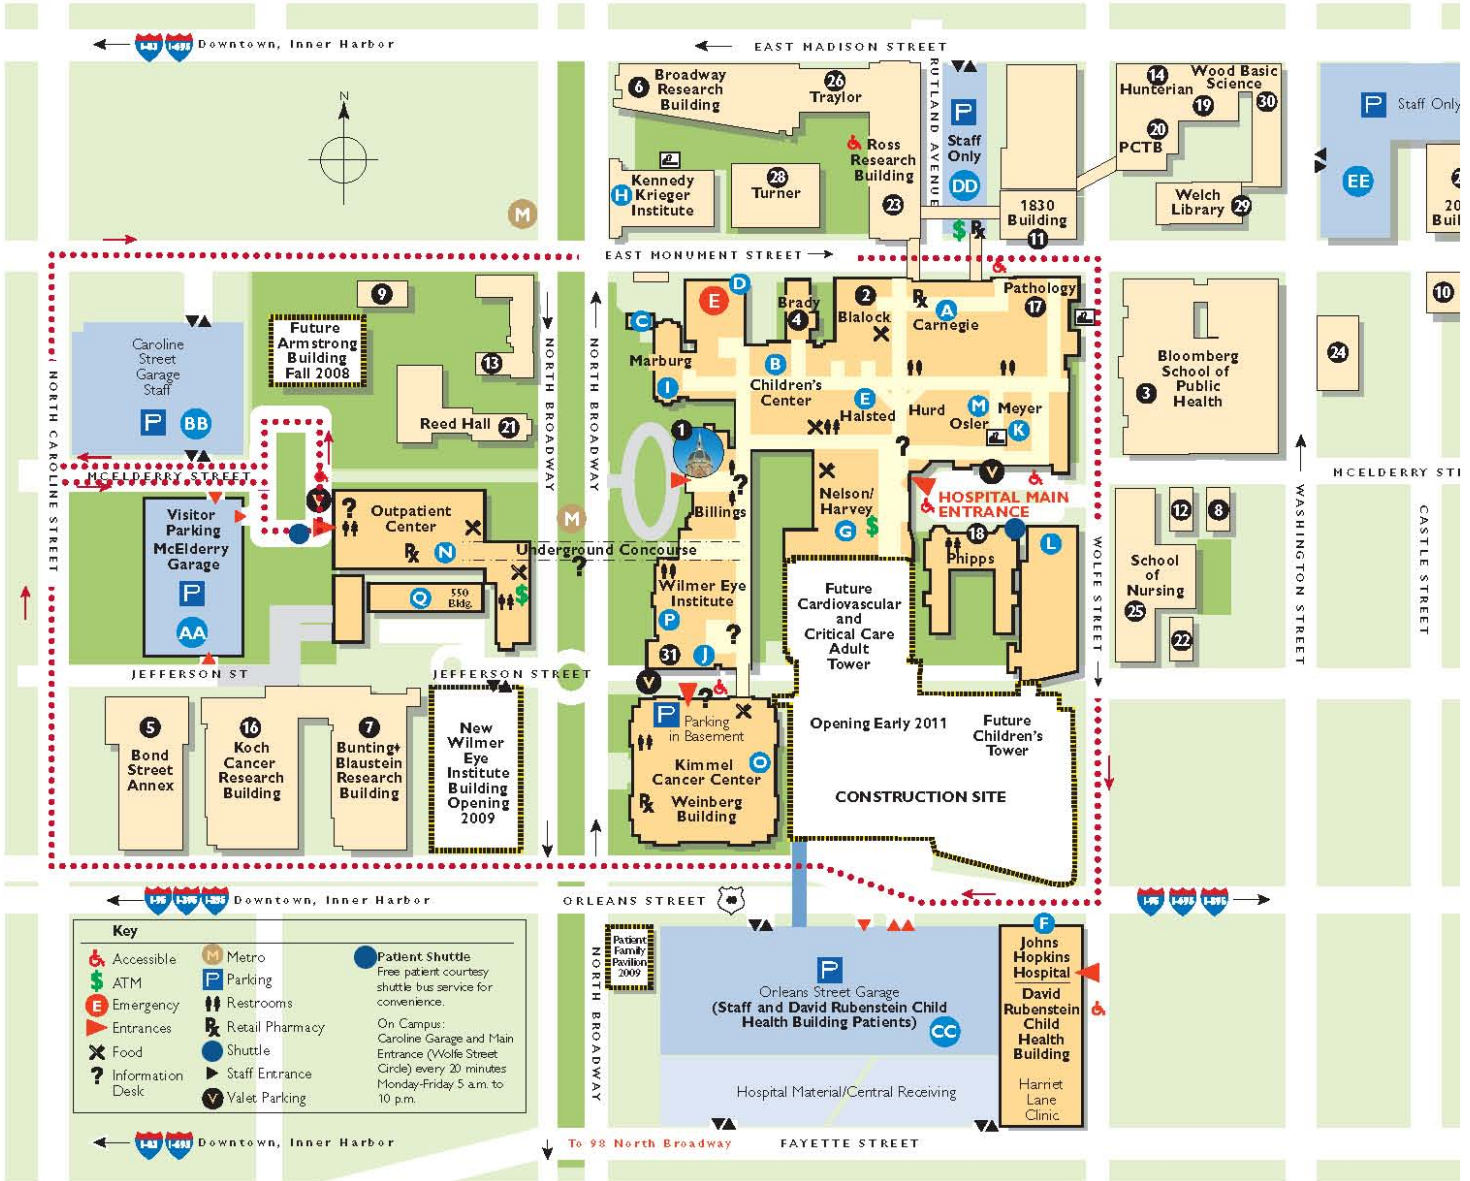

PATIENT/VISITOR Courtesy Shuttle

SHUTTLE HOURS

Shuttle operates Saturday and Sunday running every 20 minutes beginning at 11 a.m. at the JHOC Circle with the last run starting at 8:50 p.m. pulling off from the Wolfe Street Circle.

PATIENT/VISITOR COURTESY SHUTTLE STOPS (WHEELCHAIR ACCESSIBLE)

- Johns Hopkins Outpatient Center Circle (JHOC)
- Wolfe Street Circle (by Phipps Bldg.)